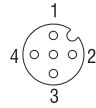

1 Brown  
3 Blue  
4 Black

1 Brown 3 Blue  
2 White 4 Black

1 Brown 4 Black  
2 White 5 Grey  
3 Blue

1 White 5 Grey  
2 Brown 6 Pink  
3 Green 7 Blue  
4 Yellow 8 Red

**Female Connector**

Cable Length (m)

**5 Pole/3 Wire**

**5 Pole/4 Wire**

**5 Pole/5 Wire**

**8 Pole**

**WIRING CONFIGURATION**

**WIRING CONFIGURATION**

**Micro-Change® (M12) Straight**

|      |      |               |               |               |               |
|------|------|---------------|---------------|---------------|---------------|
| PVC  | 2.0  | 803000E03M020 | 804000E03M020 | 805000E03M020 |               |
|      | 5.0  | 803000E03M050 | 804000E03M050 | 805000E03M050 |               |
|      | 10.0 | 803000E03M100 | 804000E03M100 | 805000E03M100 |               |
| PUR  | 2.0  | 803000P03M020 | 804000P03M020 | 805000P03M020 | 808000P02M020 |
|      | 5.0  | 803000P03M050 | 804000P03M050 | 805000P03M050 | 808000P02M050 |
|      | 10.0 | 803000P03M100 | 804000P03M100 | 805000P03M100 | 808000P02M100 |
| SJTO | 2.0  | 803000S20M020 | 804000S20M020 | 805000S26M020 |               |
|      | 5.0  | 803000S20M050 | 804000S20M050 | 805000S26M050 |               |
|      | 10.0 | 803000S20M100 | 804000S20M100 | 805000S26M100 |               |