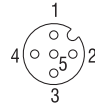

1 Brown  
3 Blue  
4 Black

1 Brown 3 Blue  
2 White 4 Black

1 Brown 4 Black  
2 White 5 Grey  
3 Blue

1 White 5 Grey  
2 Brown 6 Pink  
3 Green 7 Blue  
4 Yellow 8 Red

**Female Connector**

Cable Length (m)

**5 Pole/3 Wire**

**5 Pole/4 Wire**

**5 Pole/5 Wire**

**8 Pole**

**WIRING CONFIGURATION**

**WIRING CONFIGURATION**

**Micro-Change® (M12) Straight**

|      |      |               |               |               |               |
|------|------|---------------|---------------|---------------|---------------|
| PVC  | 2.0  | 803000E03M020 | 804000E03M020 | 805000E03M020 |               |
|      | 5.0  | 803000E03M050 | 804000E03M050 | 805000E03M050 |               |
|      | 10.0 | 803000E03M100 | 804000E03M100 | 805000E03M100 |               |
| PUR  | 2.0  | 803000P03M020 | 804000P03M020 | 805000P03M020 | 808000P02M020 |
|      | 5.0  | 803000P03M050 | 804000P03M050 | 805000P03M050 | 808000P02M050 |
|      | 10.0 | 803000P03M100 | 804000P03M100 | 805000P03M100 | 808000P02M100 |
| SJTO | 2.0  | 803000S20M020 | 804000S20M020 | 805000S26M020 |               |
|      | 5.0  | 803000S20M050 | 804000S20M050 | 805000S26M050 |               |
|      | 10.0 | 803000S20M100 | 804000S20M100 | 805000S26M100 |               |