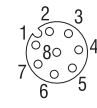

1 Brown  
3 Blue  
4 Black

1 Brown 3 Blue  
2 White 4 Black

1 Brown 4 Black  
2 White 5 Grey  
3 Blue

1 White 5 Grey  
2 Brown 6 Pink  
3 Green 7 Blue  
4 Yellow 8 Red

**Female Connector**

Cable Length (m)

**5 Pole/3 Wire**

**5 Pole/4 Wire**

**5 Pole/5 Wire**

**8 Pole**

**WIRING CONFIGURATION**

**WIRING CONFIGURATION**

**Micro-Change® (M12) Straight**

|      |      |               |               |               |               |
|------|------|---------------|---------------|---------------|---------------|
| PVC  | 2.0  | 803000E03M020 | 804000E03M020 | 805000E03M020 |               |
|      | 5.0  | 803000E03M050 | 804000E03M050 | 805000E03M050 |               |
|      | 10.0 | 803000E03M100 | 804000E03M100 | 805000E03M100 |               |
| PUR  | 2.0  | 803000P03M020 | 804000P03M020 | 805000P03M020 | 808000P02M020 |
|      | 5.0  | 803000P03M050 | 804000P03M050 | 805000P03M050 | 808000P02M050 |
|      | 10.0 | 803000P03M100 | 804000P03M100 | 805000P03M100 | 808000P02M100 |
| SJTO | 2.0  | 803000S20M020 | 804000S20M020 | 805000S26M020 |               |
|      | 5.0  | 803000S20M050 | 804000S20M050 | 805000S26M050 |               |
|      | 10.0 | 803000S20M100 | 804000S20M100 | 805000S26M100 |               |