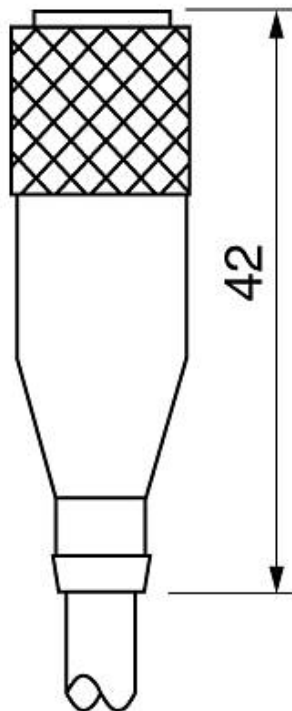

Plug connectors | SLG 5-2

- Finished cable plug housing
- Self locking screw plug
- Protection IP 67
- Cable plug housing straight or angular

TYPE	SLG 5-2
Product ID	Z01150
Description	cable plug housing straight, 2 m cable 5x0,34 mm ² max. 60 V / 2 A, finished cable plug housing, self locking screw plug, Protection IP 67

Note

Sensors with NC output are connected to 4 pole cable plug housings. In this case, the break output is connected to the white lead (connection 2).

Technical Image

Pin Map